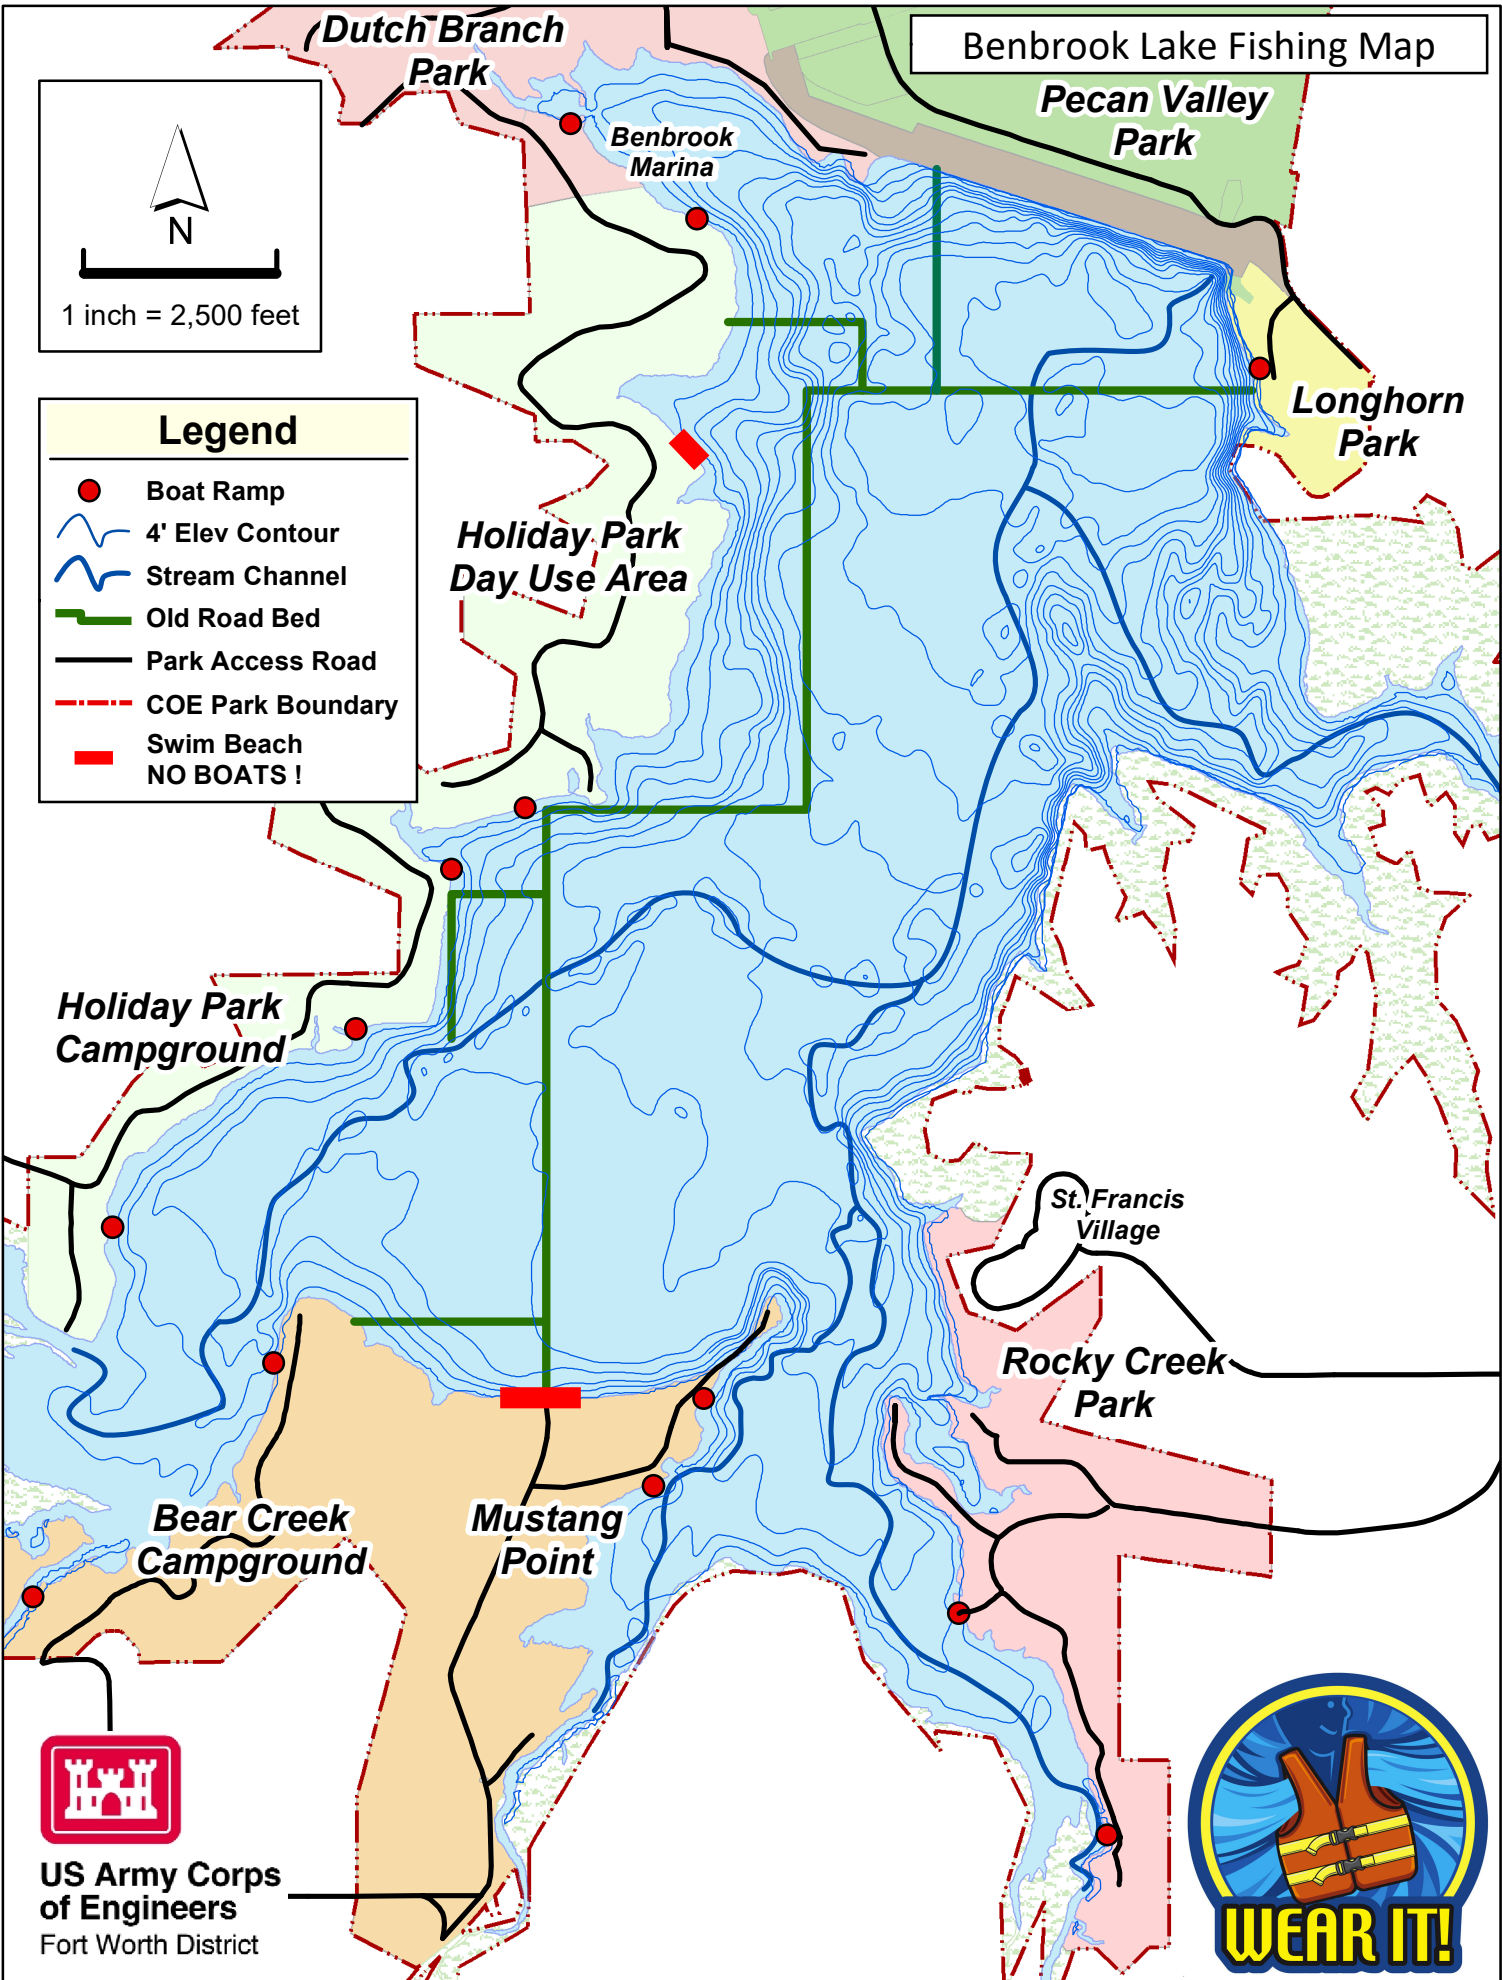

Benbrook Lake Fishing Map

Legend

- Boat Ramp
- 4' Elev Contour
- Stream Channel
- Old Road Bed
- Park Access Road
- COE Park Boundary
- Swim Beach
NO BOATS !

US Army Corps
of Engineers
Fort Worth District